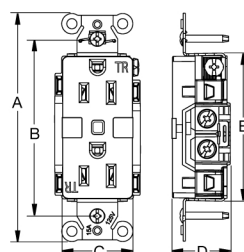

Nightlight