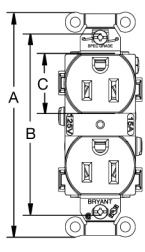

### Product Dimensions Inches (mm)

	Duplex	Decorator	Tamper-Resistant	Weather Resistant	Tamper-Resistant, Weather Resistant	Decorator, Nightlight
A	4.06" (103.1)	4.06" (103.1)	4.06" (103.1)	4.06" (103.1)	4.06" (103.1)	4.14" (105.1)
B	3.28" (83.3)	3.28" (83.3)	3.28" (83.3)	3.28" (83.3)	3.28" (83.3)	3.28" (83.3)
C	1.38" (35.1)	—	1.38" (35.1)	1.38" (35.1)	1.38" (35.1)	1.29" (32.7)
D	1.07" (27.1)	1.07" (27.1)	1.15" (29.2)	1.17" (29.7)	1.15" (29.2)	1.15" (29.2)
E	2.73" (69.4)	2.73" (69.4)	2.73" (69.4)	2.73" (69.4)	2.73" (69.4)	2.73" (69.4)