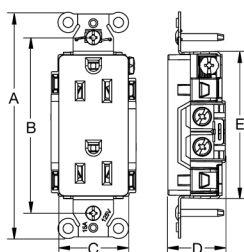

Straight Blade Devices

Commercial Grade Duplex Receptacles

- Self-grounding staple
- Impact resistant molded nylon face and base
- Sturdy construction with wrap-around galvanized steel strap
- Thread cleaning, captive mounting screws
- Easy access break-off tab for two-circuit wiring
- Tri-drive steel binding head terminal screws accept up to #10 AWG
- Double-wipe ground contact
- Eight wiring pockets with clamp-type terminals on back-wired devices
- Backed-out green tri-drive grounding screw
- One piece brass line contacts
- UL, CSA, Fed-Spec® and NOM (Fed. Spec. on CBRS devices only)

15A and 20A 125V Self-Grounding Receptacles

Wiring		Side Wired		Back and Side Wired	
Rating	Color	Duplex	Isolated Ground	Duplex*	Decorator
NEMA 5-15, 15A 125V 	Almond	CRS15AL	—	CBRS15AL	DRS15AL
	Black	CRS15BLK	—	CBRS15BLK	DRS15BLK
	Brown	CRS15	—	CBRS15	DRS15
	Gray	CRS15GRY	CR15IGRY	CBRS15GRY	DRS15GRY
	Ivory	CRS15I	CR15IGI	CBRS15I	DRS15I
	Light Almond	CRS15LA	—	CBRS15LA	DRS15LA
	Orange	—	CR15IG	—	—
White	CRS15W	CR15IGW	CBRS15W	DRS15WHI	
NEMA 5-20, 20A 125V 	Almond	CRS20AL	—	CBRS20AL	DRS20AL
	Black	CRS20BLK	—	CBRS20BLK	DRS20BLK
	Brown	CRS20	—	CBRS20	DRS20
	Gray	CRS20GRY	CR20IGRY	CBRS20GRY	DRS20GRY
	Ivory	CRS20I	CR20IGI	CBRS20I	DRS20I
	Light Almond	CRS20LA	—	CBRS20LA	DRS20LA
	Orange	—	CR20IG	—	—
White	CRS20W	CR20IGW	CBRS20W	DRS20WHI	

Note: See Section C for isolated ground products.
*Fed. Spec. Listed.

Product Dimensions Inches (mm)